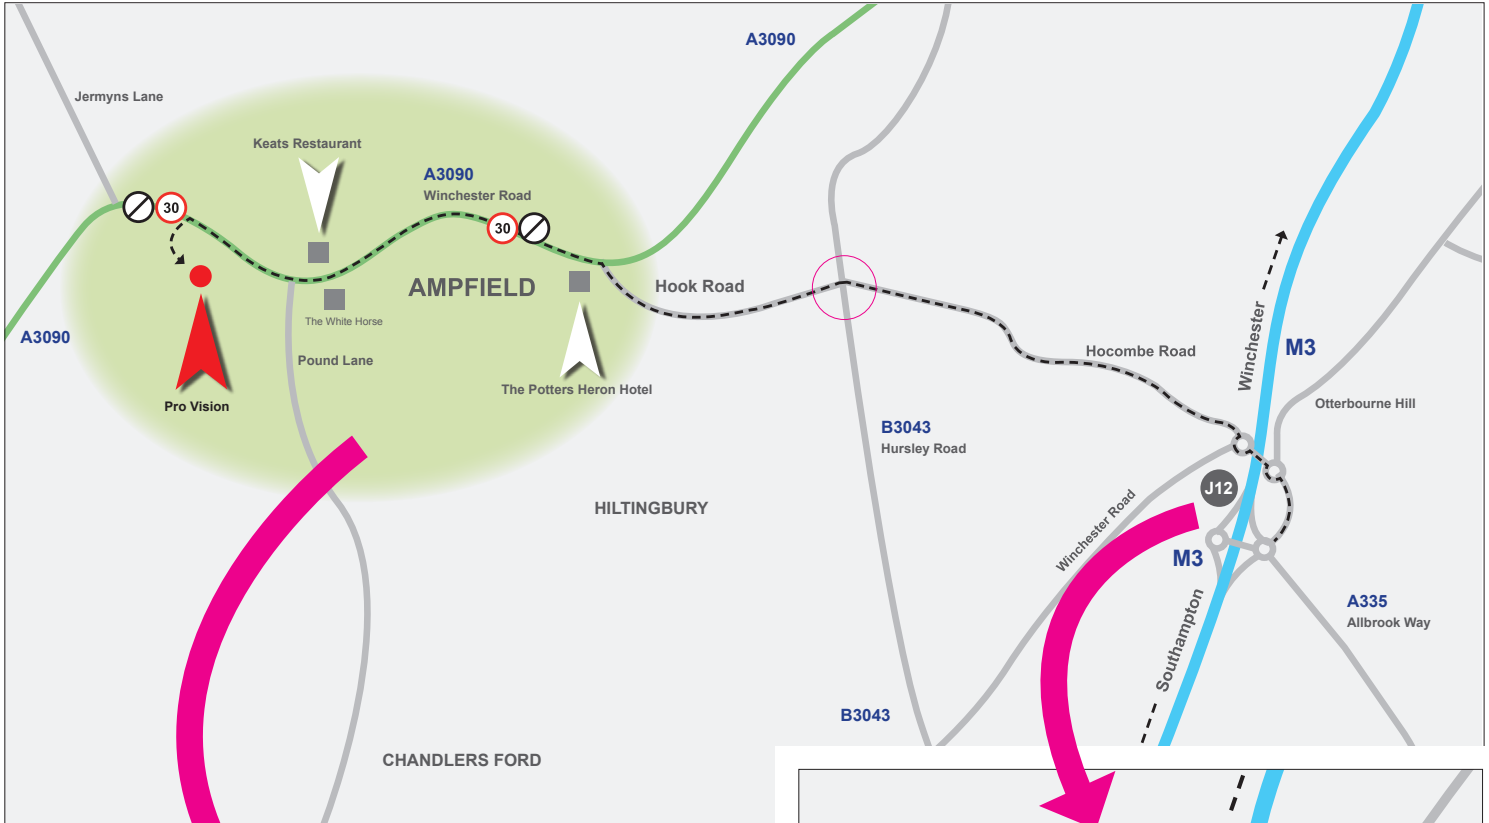

WINCHESTER OFFICE - AMPFIELD

GROSVENOR COURT, WINCHESTER ROAD, AMPFIELD, WINCHESTER, HANTS SO51 9BD

Exit at Junction 12, follow signs to Chandlers Ford, cross the motorway and then take the second exit off the mini-roundabout towards

Ampfield along Hocombe Road. Go straight over at the crossroads and continue to the end of the road. At the Potters Heron Hotel turn left. Continue through Ampfield, passing Keats Restaurant and the White Horse Pub. Continue over the brow of the Hill, and immediately before the national speed limit signs, turn left into Grosvenor Court.