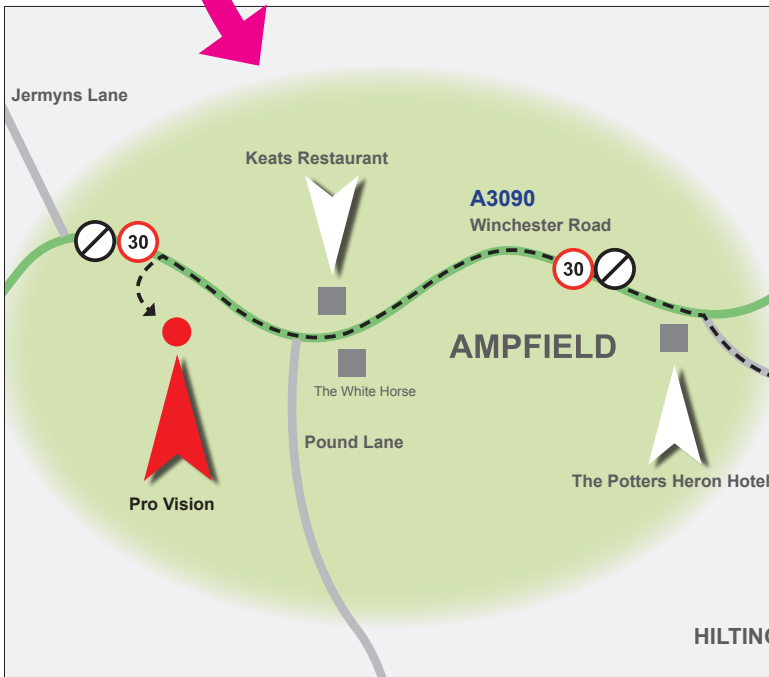

WINCHESTER OFFICE - AMPFIELD

GROSVENOR COURT, WINCHESTER ROAD, AMPFIELD, WINCHESTER, HANTS SO51 9BD

Exit at Junction 12, follow signs to Chandlers Ford, cross the motorway and then take the second exit off the mini-roundabout towards

Ampfield along Hocombe Road. Go straight over at the crossroads and continue to the end of the road. At the Potters Heron Hotel turn left. Continue through Ampfield, passing Keats Restaurant and the White Horse Pub. Continue over the brow of the Hill, and immediately before the national speed limit signs, turn left into Grosvenor Court.